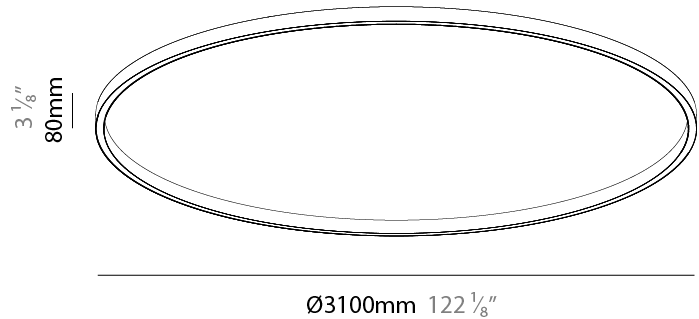

GLORIOUS 45 SURFACE

A3D422-HE-

base number   Color   Finishes   Diffuser
Temperature   (Diamond)   Options

1. To build a product code in our configurator select the specify button on the base model # product page
2. To build a manual product code on this datasheet choose from the options listed below in blue font and add the suffix to the base model #

GENERAL

Series: Glorious
Subseries: Glorious 45
Partner: Prolicht
Division: Architectural
Installation: Surface
Product Type: Ceiling Surface
Mounting Location: Ceiling
Light Distribution: Direct

PHYSICAL

Shape: Round
Diameter (mm): 3100
Diameter (in): 122 ¹/₈
Height (mm): 76
Height (in): 3
Weight (kg): 4
Diffuser: PMMA - Opal / Microprism / Clear Microprism
Fixture Finish: SSR / BKV / CWI / CRY / HAB / UFT / ITA / RUA / FTG / MYG / LOD / PUS / FRO / FUP / KIA / POP / BLS / SPG / MEY / GOH / CHC / COM / ABZ / JAG / OBR / MOS / ROR
Fixture Material: PMMA / Aluminum

ELECTRICAL

Lamp Type: LED
Input Wattage (W): 100.3
Total Output Wattage (W): 91.1
Dimming: Non-Dimmable
Driver Included: Yes
Driver Location: Integrated
Driver Type: Constant Current - Universal
Driver Class: Class 2
Input Voltage (V): 120 - 277

LED

Color Temperature (°K): 2700 / 3000 / 3500 / 4000
Max. Delivered Lumen (lm): Max 12072
Nominal Lumen (lm): Max 16984
CRI: >90 CRI
Lamp Life (hrs): 50000

OPTICAL

Adjustability: Fixed

RATINGS AND CERTIFICATIONS

Certified By: Certified for North American Standards
IP rating: IP40