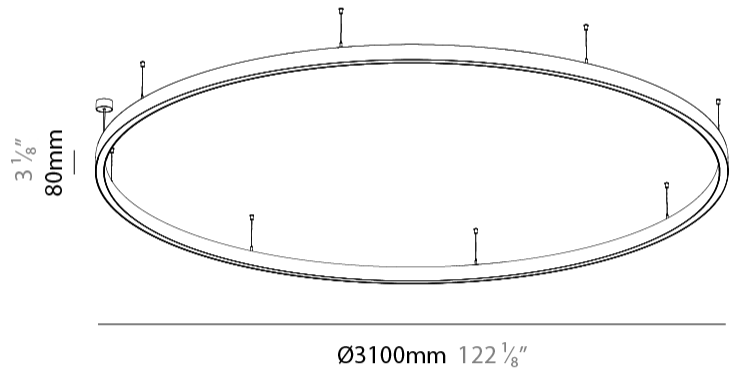

1. To build a product code in our configurator select the specify button on the base model # product page
2. To build a manual product code on this datasheet choose from the options listed below in blue font and add the suffix to the base model #

GENERAL

Series: Glorious
Subseries: Glorious 45
Partner: Prolicht
Division: Architectural
Installation: Suspension
Product Type: Pendant
Mounting Location: Ceiling
Light Distribution: Direct

PHYSICAL

Shape: Round
Diameter (mm): 3100
Diameter (in): 122 1/8
Height (mm): 76
Height (in): 3
Weight (kg): 20
Diffuser: PMMA - Opal / Microprism / Clear Microprism
Fixture Finish: SSR / BKV / CWI / CRY / HAB / UFT / ITA / RUA / FTG / MYG / LOD / PUS / FRO / FUP / KIA / POP / BLS / SPG / MEY / GOH / CHC / COM / ABZ / JAG / OBR / MOS / ROR
Fixture Material: PMMA / Aluminum
Cable Details: 2000mm/78 3/4" or 6000mm/236 1/4" Cable Transparent

ELECTRICAL

Lamp Type: LED
Input Wattage (W): 100.3
Total Output Wattage (W): 98.9
Dimming: Non-Dimmable
Driver Included: Yes
Driver Location: Integrated
Driver Type: Constant Current - Universal
Driver Class: Class 2
Input Voltage (V): 120 - 277

LED

Color Temperature (°K): 2700 / 3000 / 3500 / 4000
Max. Delivered Lumen (lm): Max 12072
Nominal Lumen (lm): Max 16984
CRI: >90 CRI
Lamp Life (hrs): 50000

OPTICAL

Adjustability: Fixed

RATINGS AND CERTIFICATIONS

Certified By: Certified for North American Standards
IP rating: IP40